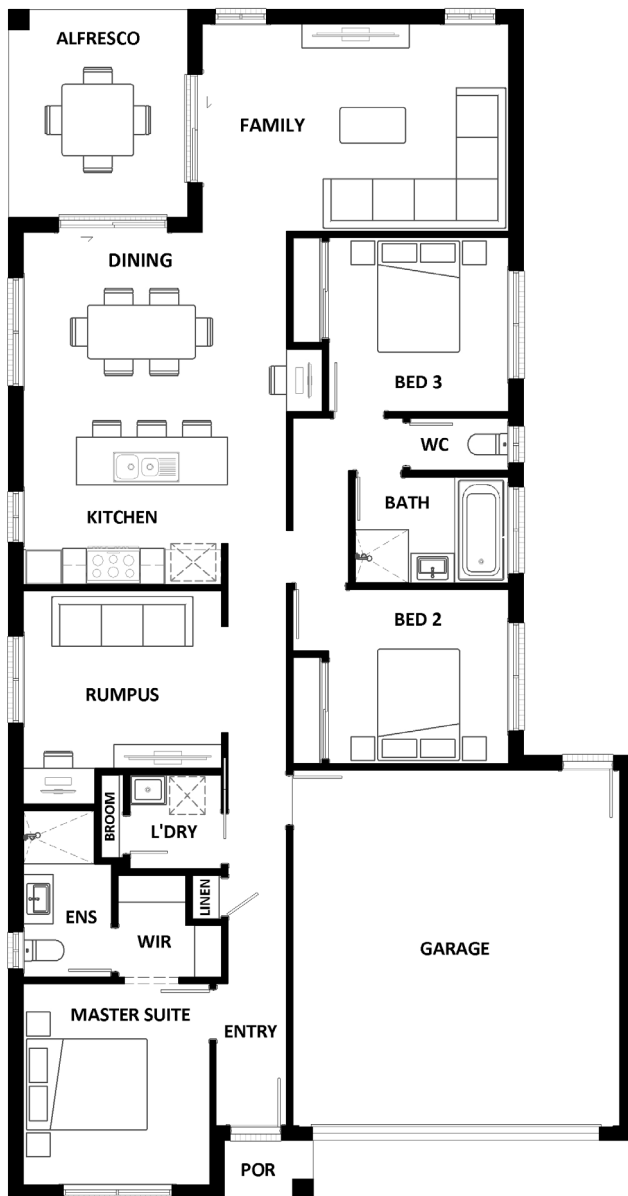

Ravenswood 181

HOTONDO HOMES

FOREVER SANCTUARY

Forever part of the family

Ground Floor (m ²)	133.11
Garage (m ²)	36.21
Porch (m ²)	1.49
Alfresco (m ²)	10.50
Total (m ²)	181.31
Total (sqsq.)	19.52
Width (m)	10.50
Length (m)	20.00

Room Size details are available at hotondo.com.au or visit your local builder

1800 677 156 | hotondo.com.au